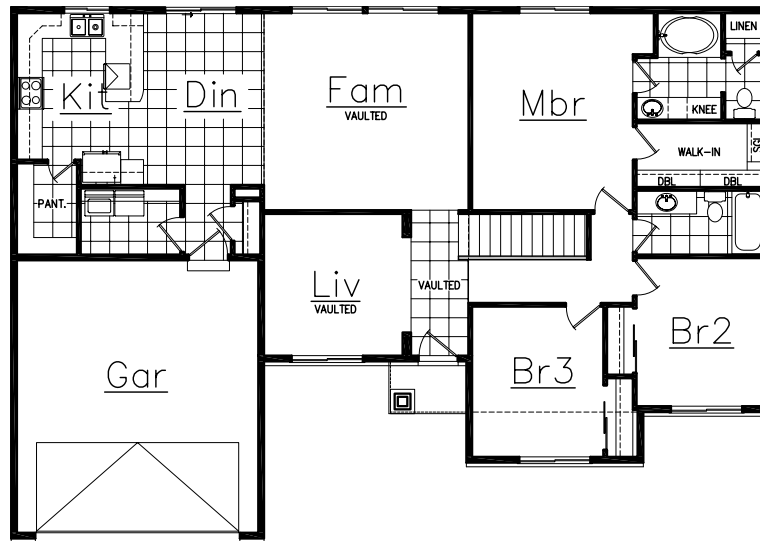

Normandy

1570 Finished Sq. Ft. - 3151 Total Sq. Ft.
50' - 0" x 42' - 4"

Main Level Layout - 1676 Sq. Ft.

Main Level Variations

Normandy

1570 Finished Sq. Ft. - 3151 Total Sq. Ft.
50' - 0" x 42' - 4"

Normandy Elevation C