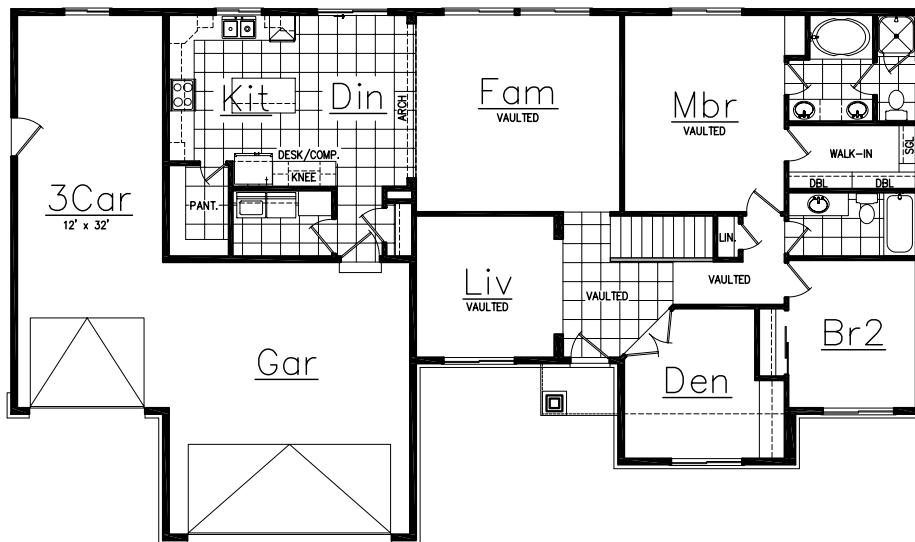

Normandy

1570 Finished Sq. Ft. - 3151 Total Sq. Ft.
50' - 0" x 42' - 4"

Main Level Layout - 1676 Sq. Ft.

Main Level Variations

Normandy

1570 Finished Sq. Ft. - 3151 Total Sq. Ft.
50' - 0" x 42' - 4"

Normandy Elevation C